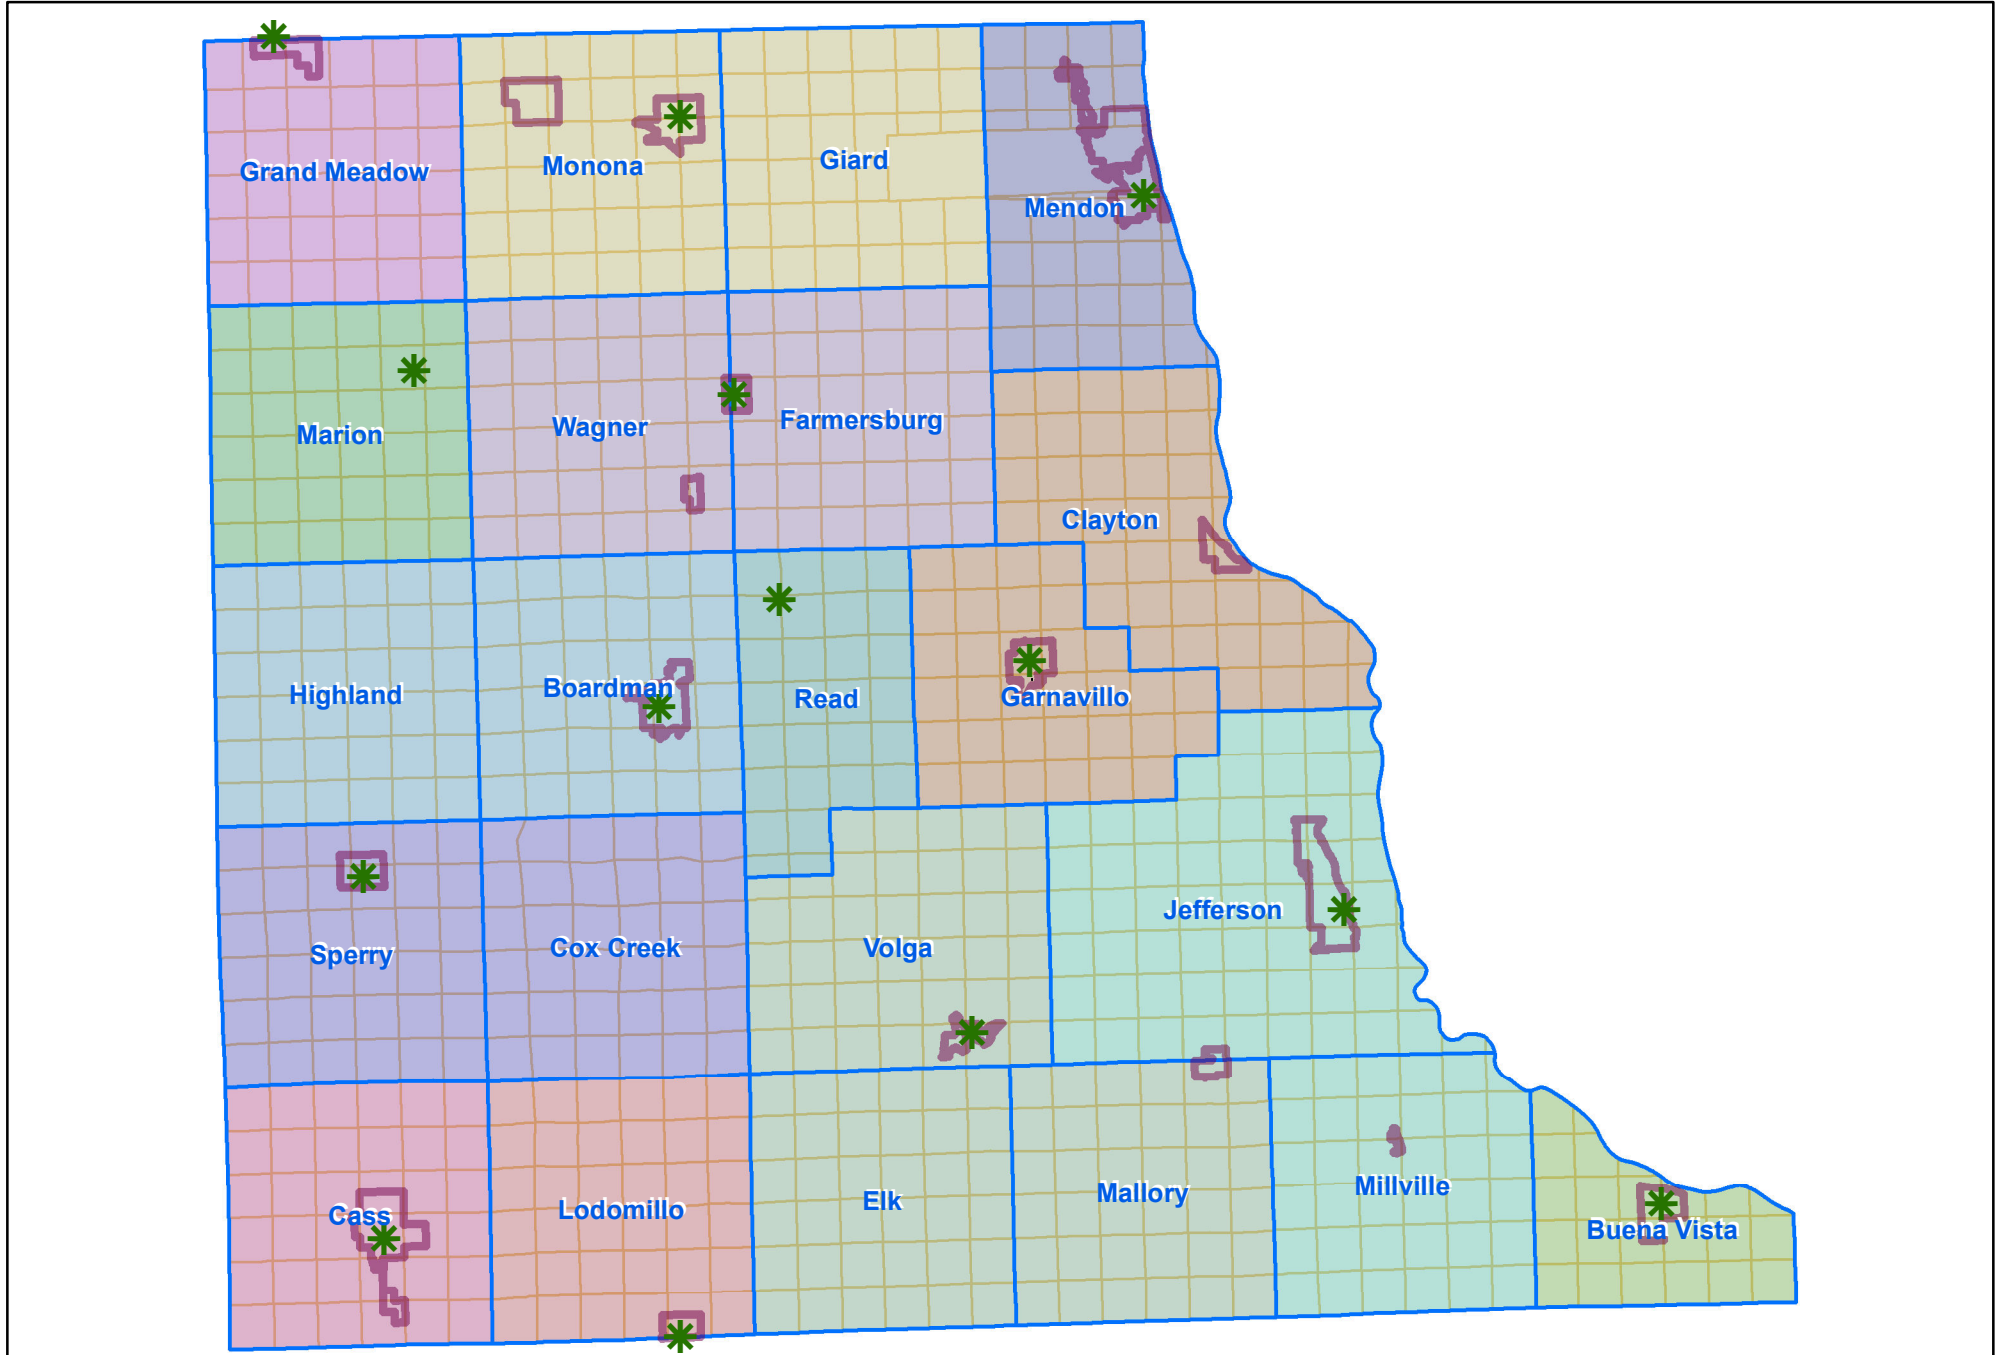

Primary & General Voting Precincts

0 2.5 5 10 15 20 Miles

Date: 2/4/2014